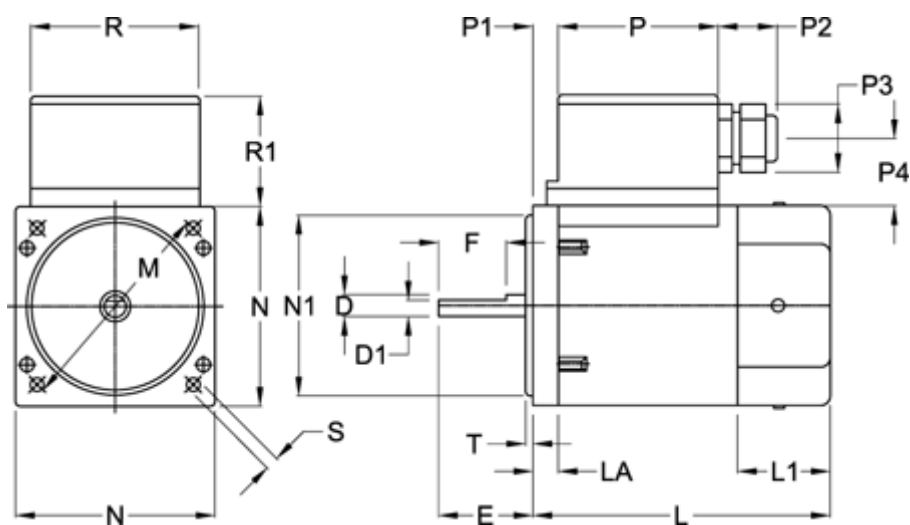

# Data Sheet

Article number: 7220900901461

Description: Induction Motor 9IF90S4CT 90W term box  
1300rpm 1x220-240V 50HZ straight shaft

## Measures

D1	= 11	N	= 90	R1	= 45.5
D Diameter	= 12	N1 Diameter	= 83	S	= 4xø6,5
E	= 37	P	= 53.5	T	= 2
F	= 25	P1	= 4	Weight (kg)	= 3.4
L	= 135	P2	= 25		
L1	= 40	P3	= 27		
LA	= 6.5	P4	= 27.5		
M Diameter	= 104	R	= 55		